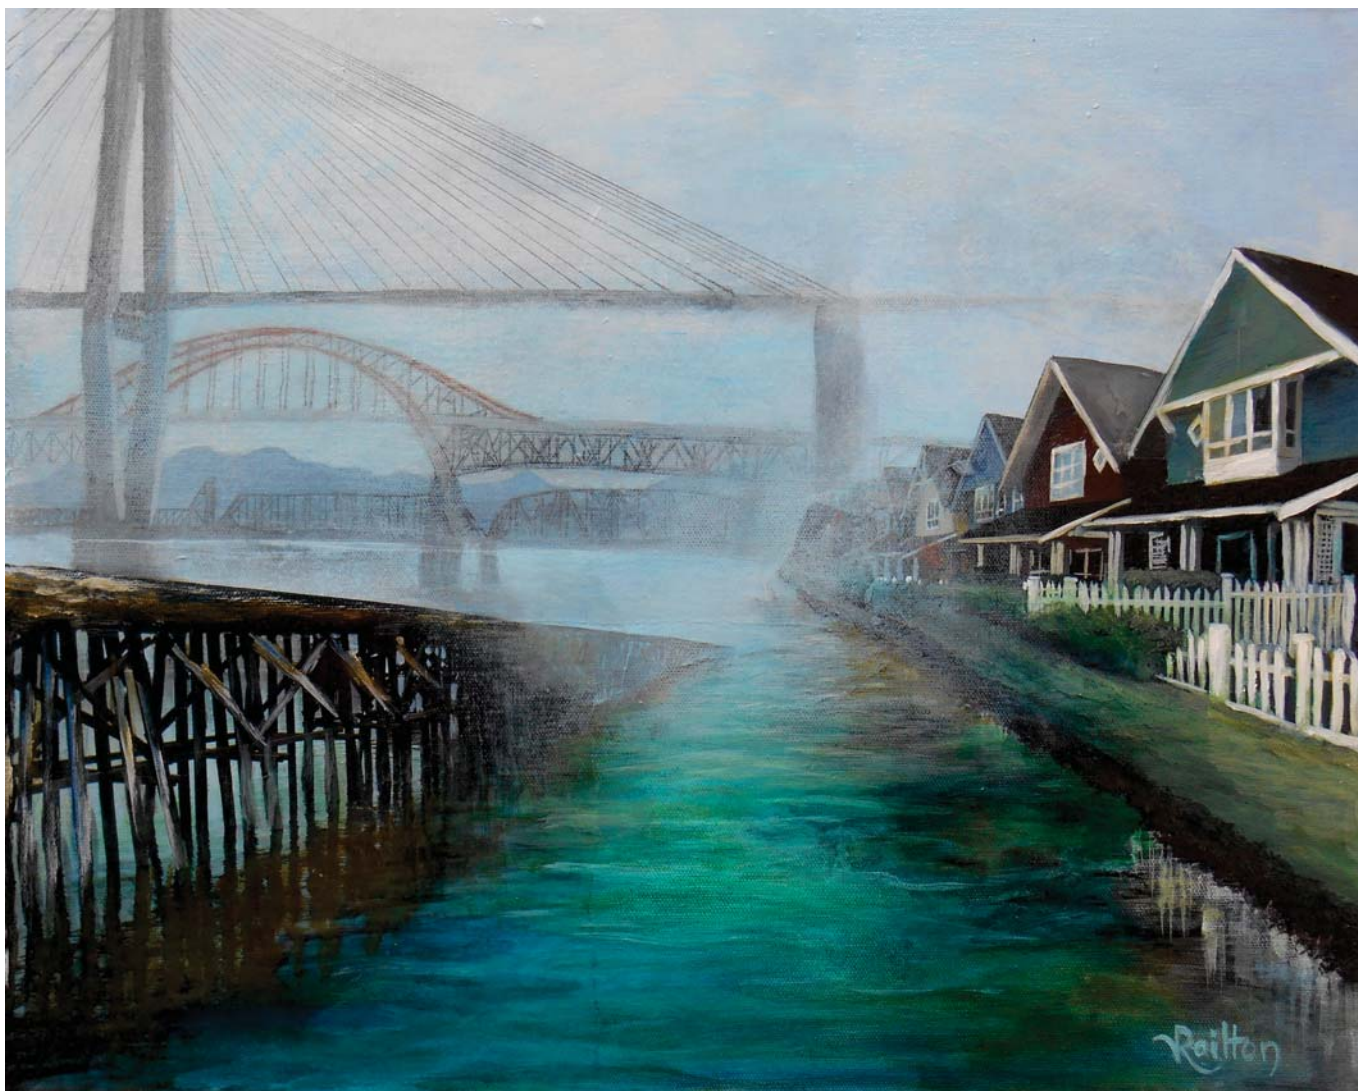

FACES and PLACES

presented by
New West Artists

July 27 - September 25, 2015

Opening Reception:

Thursday, July 30

5:00 - 7:00 pm

Image Credit: Virginia Railton

**Anvil Centre
Community Art Space**