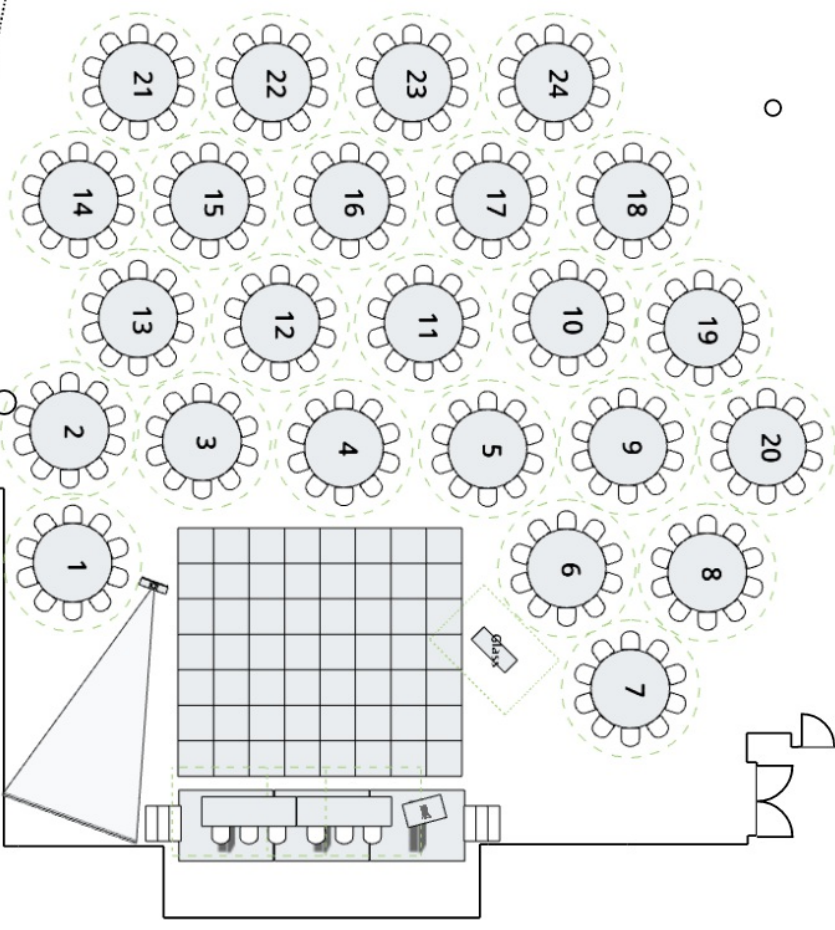

Full Ballroom w/ Partial Wall Open

- 240 Seats
- 24 Tables
- Head Table for 6 w/ Risers
- 1 Folding Screen with Projector
- Buffet Service in Atrium
- 24 x 21' Dance Floor

10 Feet