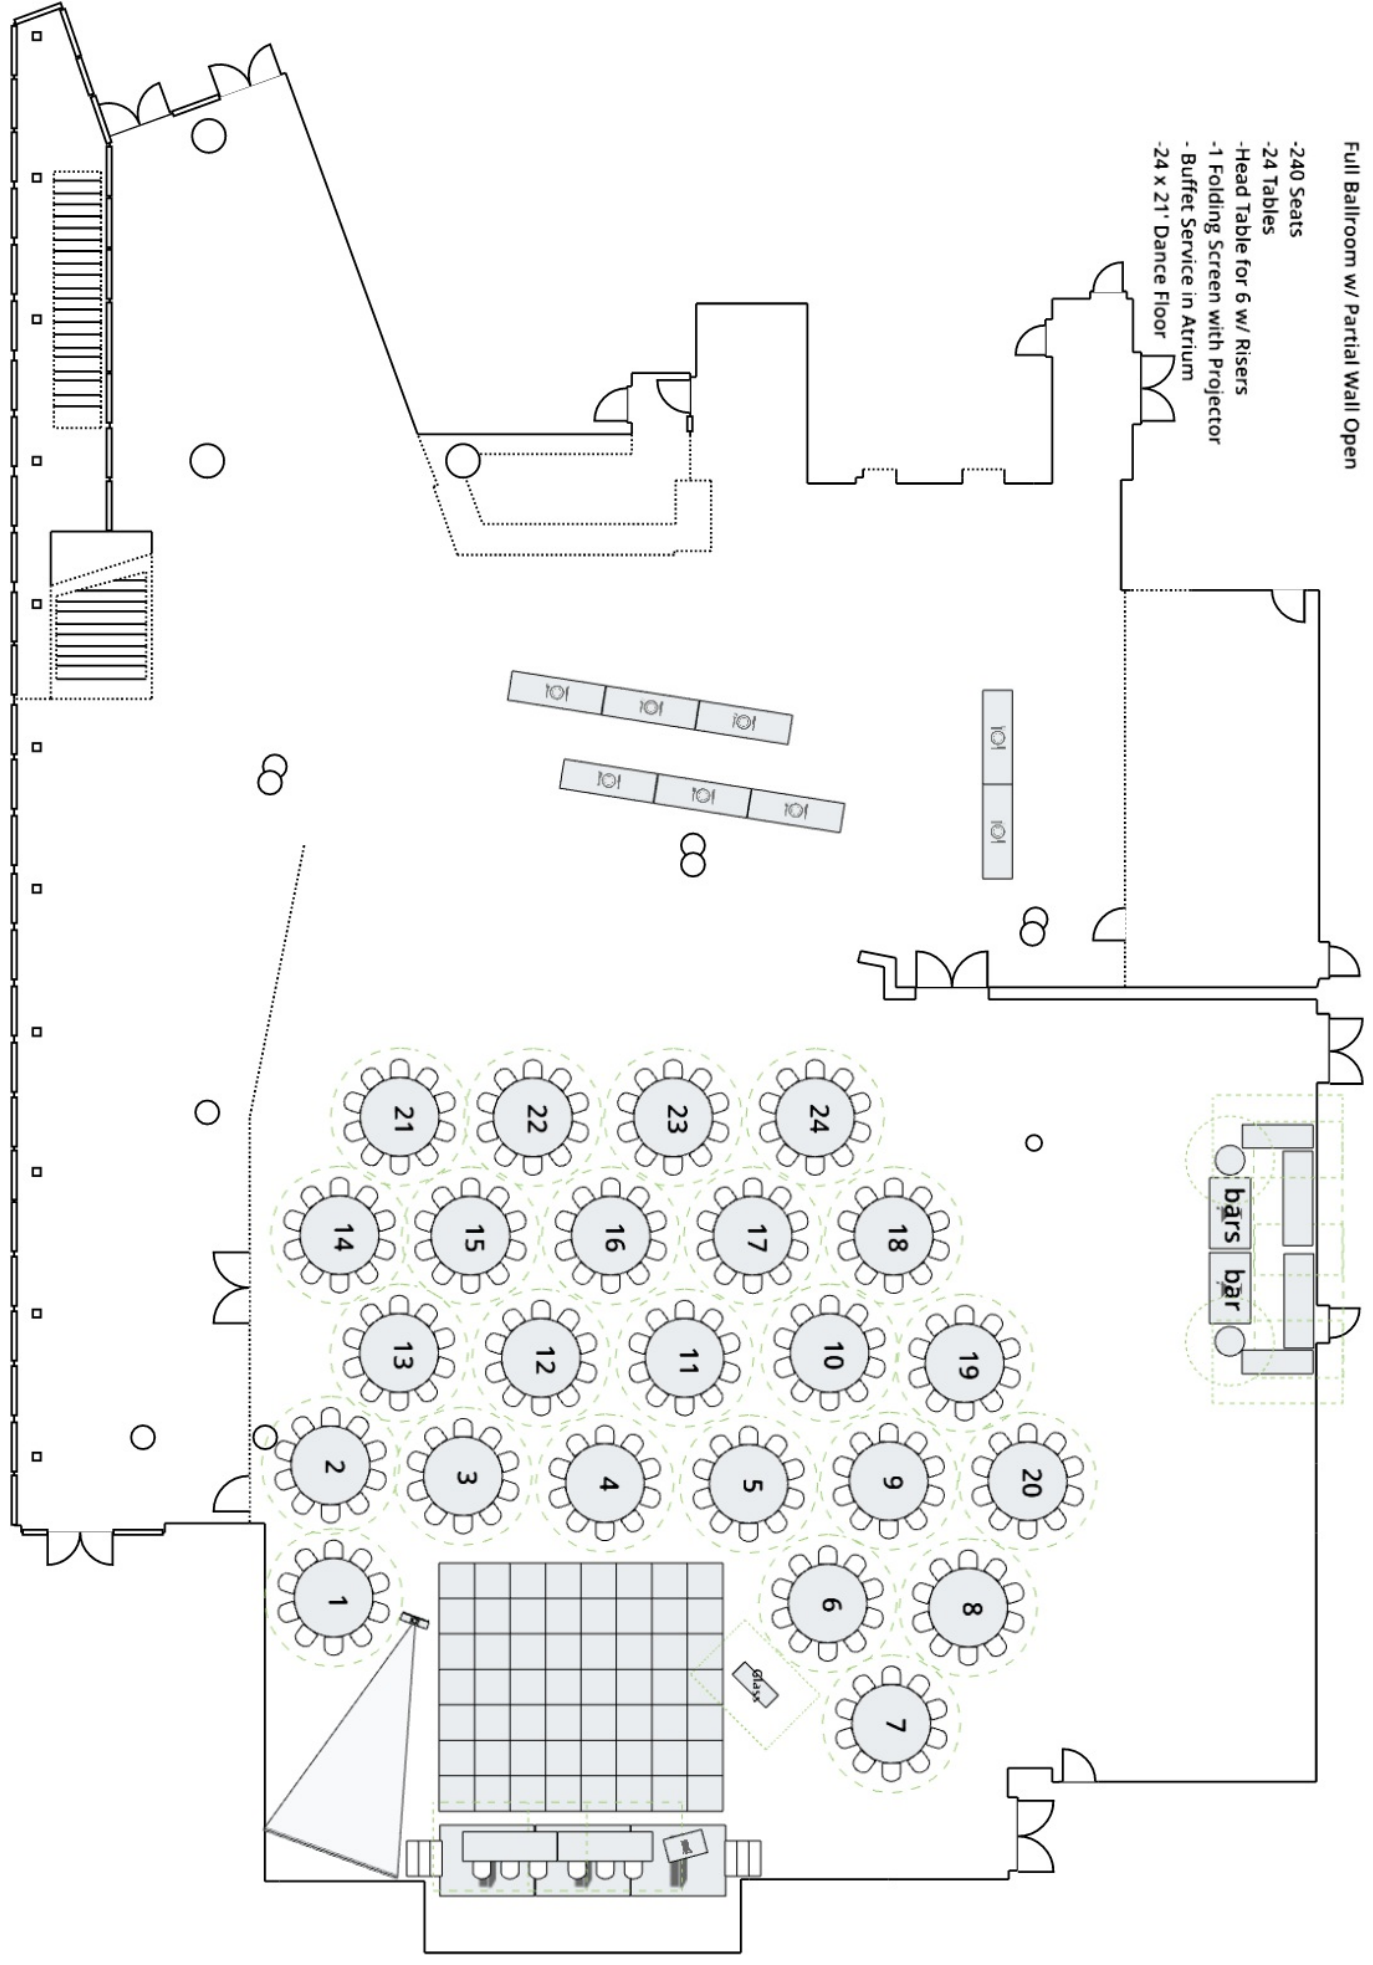

Full Ballroom w/ Partial Wall Open

- 240 Seats
- 24 Tables
- Head Table for 6 w/ Risers
- 1 Folding Screen with Projector
- Buffet Service in Atrium
- 24 x 21' Dance Floor

10 Feet