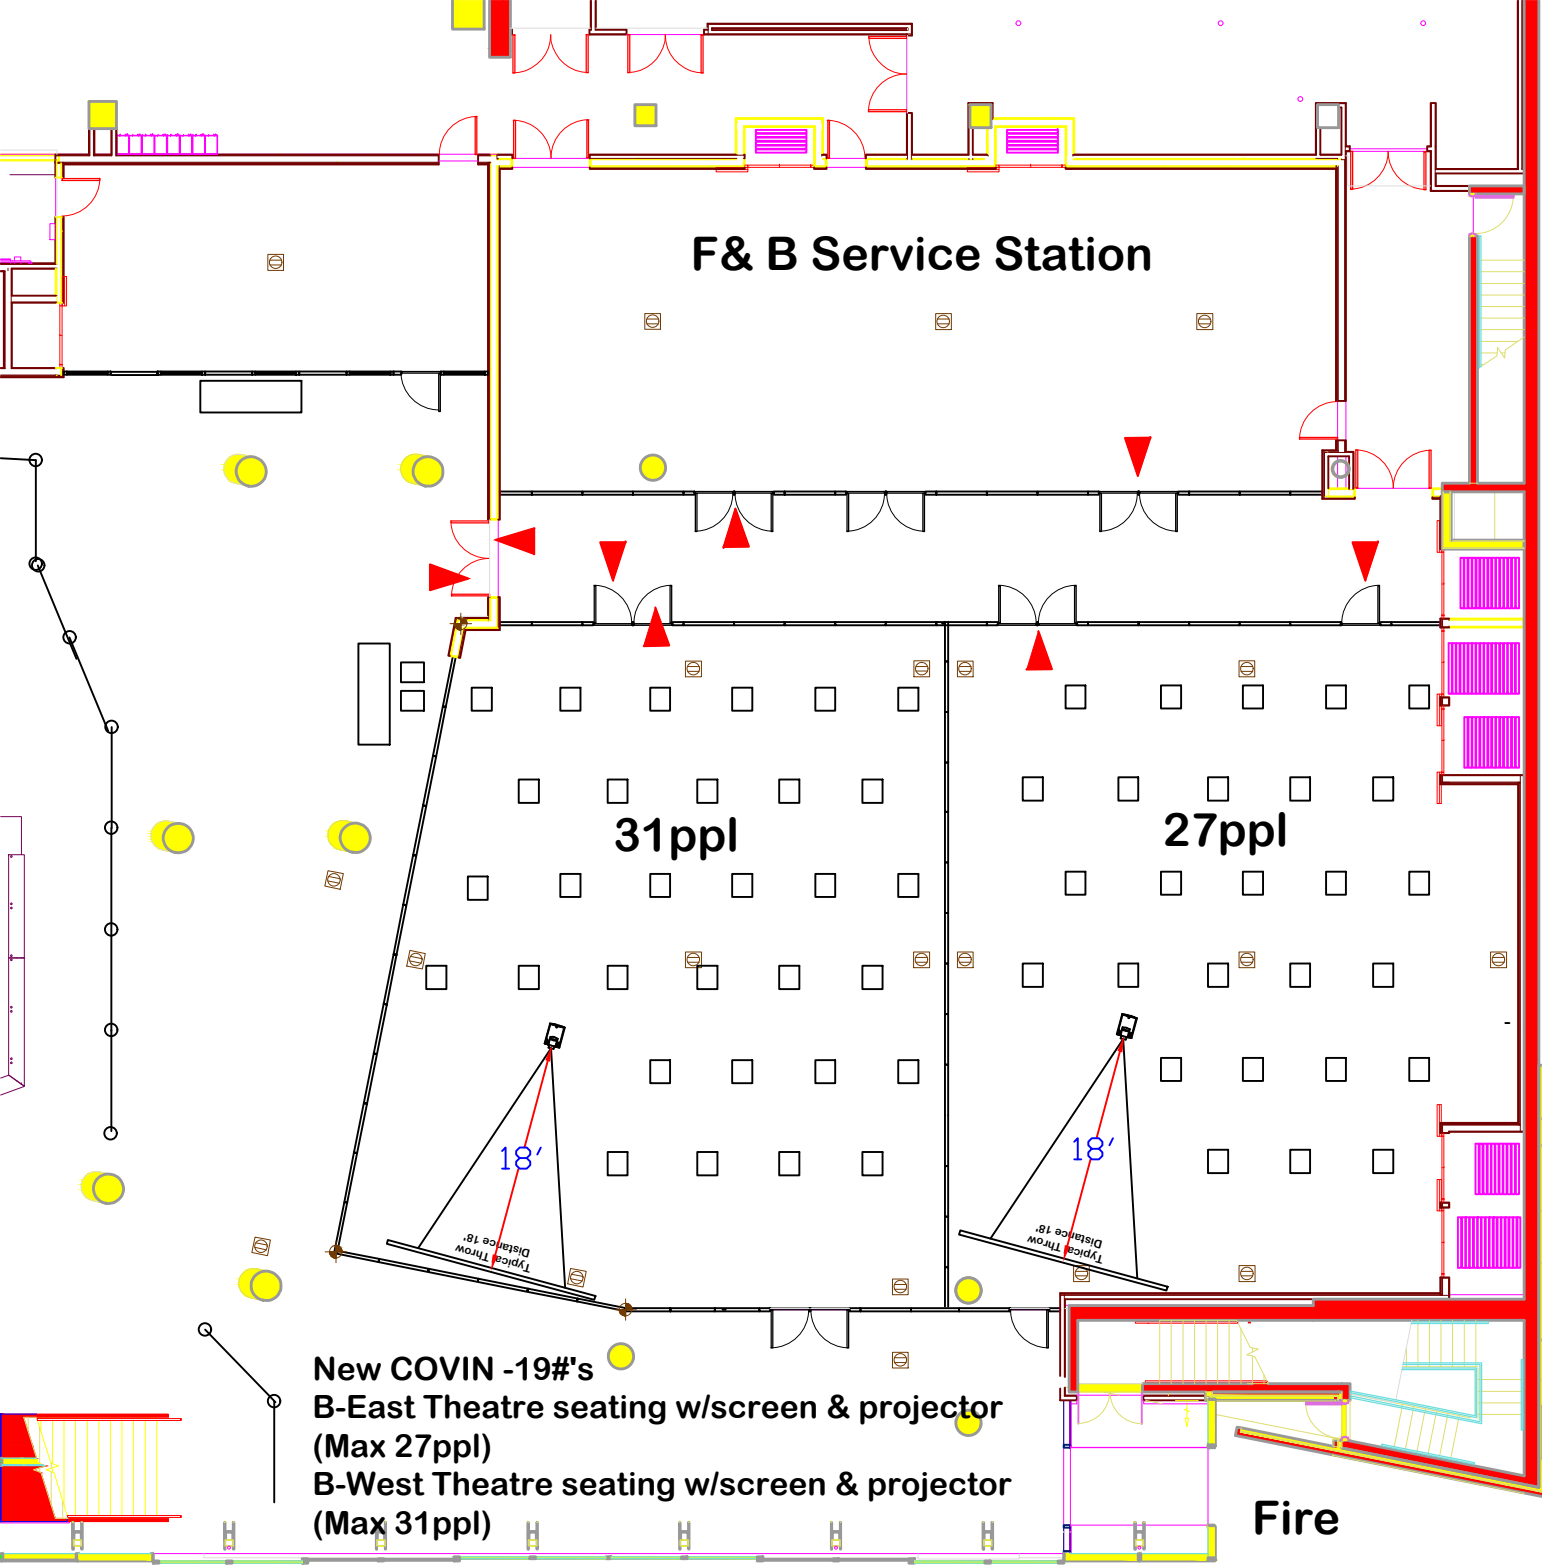

**F & B
Service
Station**

**New COVIN-19 #'s
U-Shape Ballroom East/West w/screen
& projector (Max 13 ppl)**

Fire

18'

Typical Throw
Distance 18'

Classroom/Ballroom North (Max 14 ppl)
Ballroom East/West (Max 39)

F& B Service Station

31 ppl

27 ppl

Fire

New COVIN -19#'s
B-East Theatre seating w/screen & projector
(Max 27ppl)
B-West Theatre seating w/screen & projector
(Max 31ppl)

18'

18'

Typical Throw
Distance 18'

Typical Throw
Distance 18'

**New COVIN-19 #'s
Ballroom Full U-Shape
(Max 18ppl)**

New COVIN-19 #'S
U-Shape Ballroom East/West Hallway
wall out (Max 15)

Fire