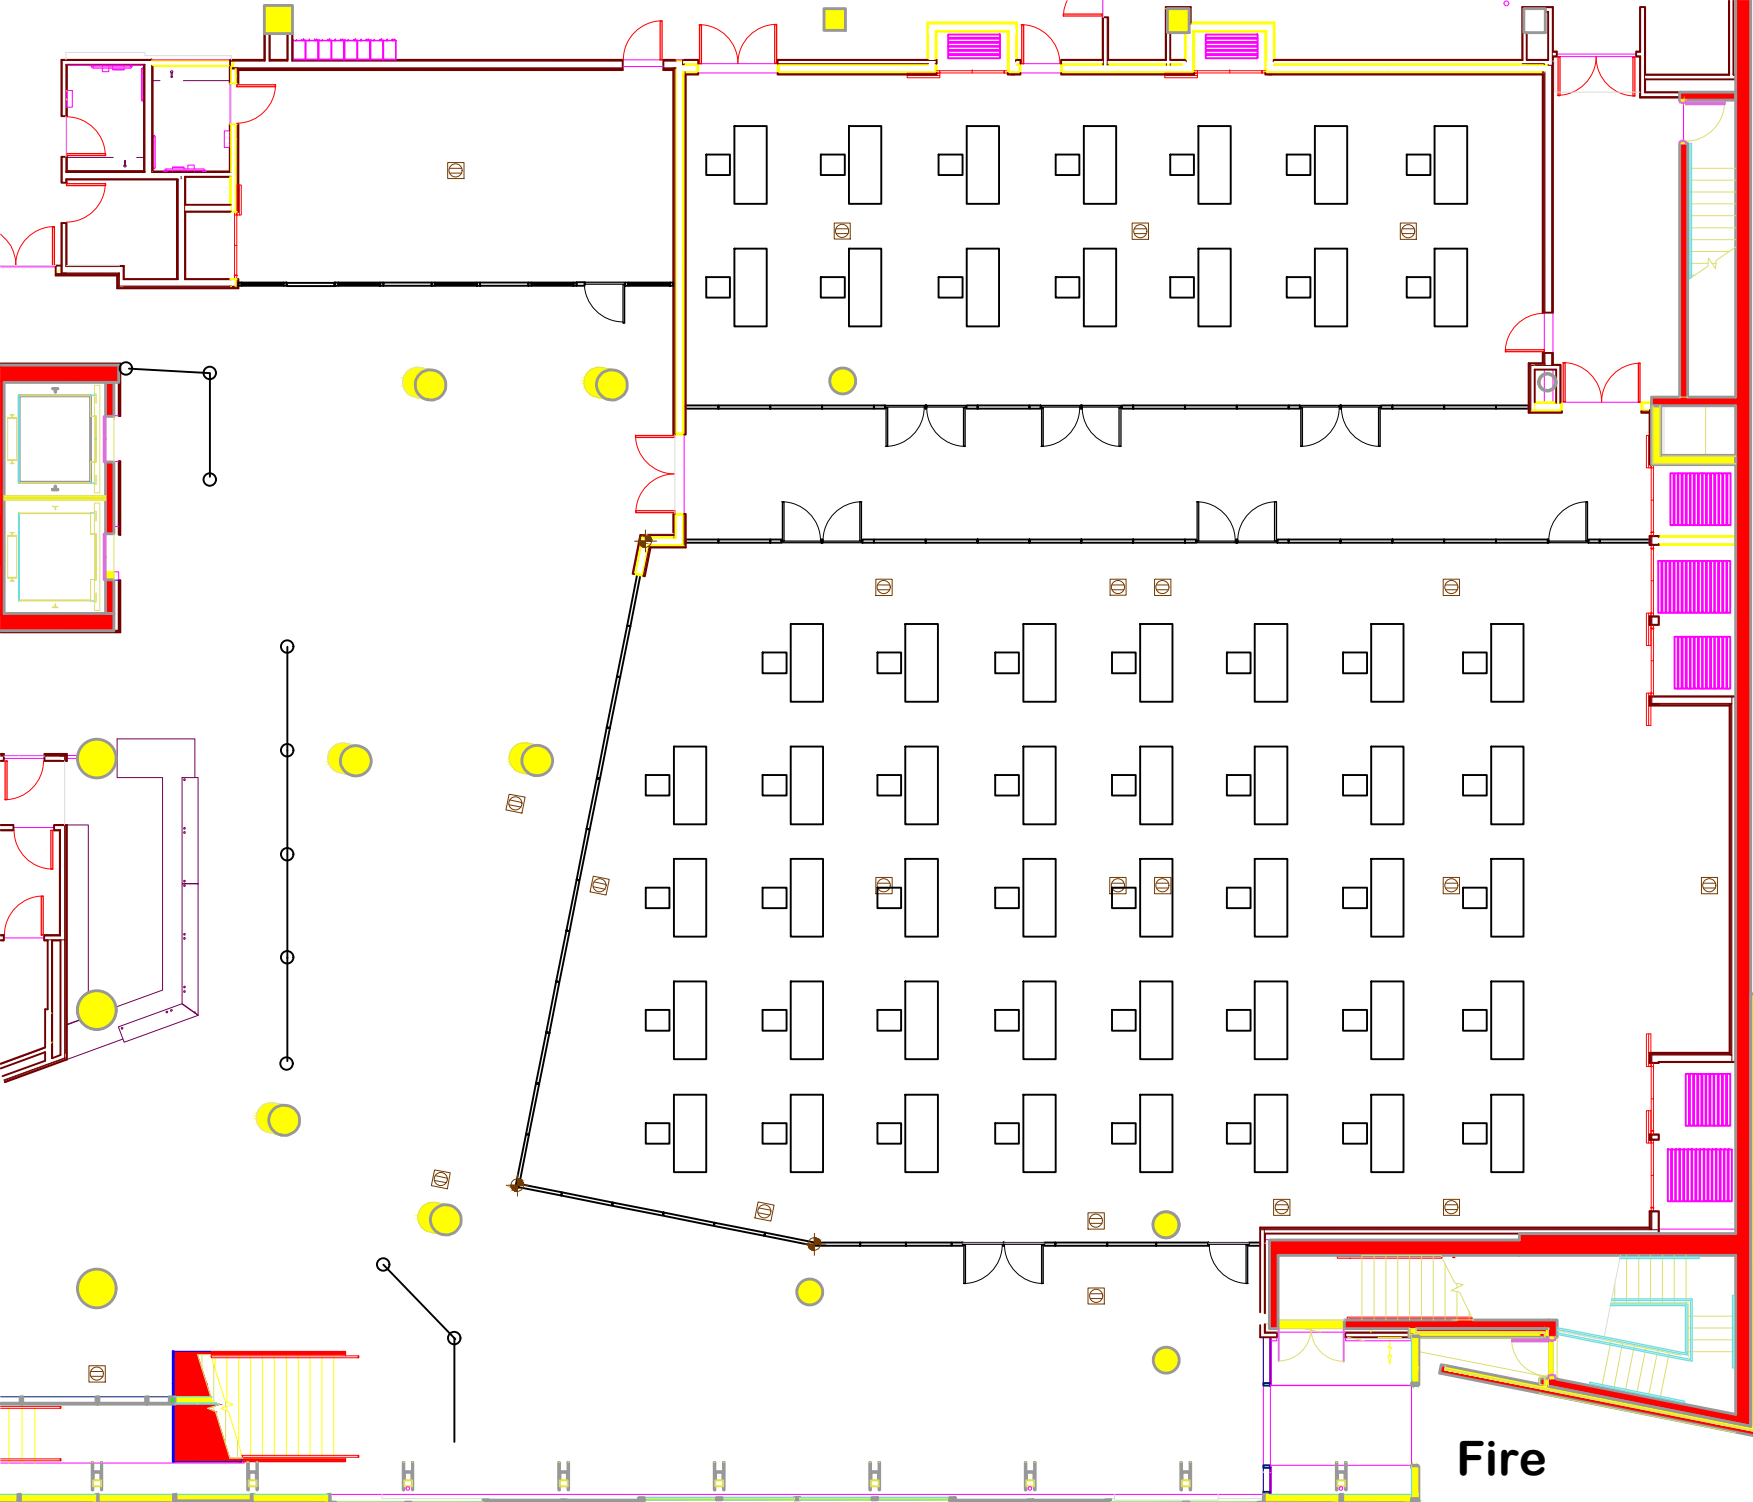

**F & B
Service
Station**

**New COVIN-19 #'s
U-Shape Ballroom East/West w/screen
& projector (Max 13 ppl)**

Fire

18'

Typical Throw
Distance 18'

Classroom/Ballroom North (Max 14 ppl)
Ballroom East/West (Max 39)

F& B Service Station

31 ppl

27 ppl

Fire

New COVIN -19#'s
B-East Theatre seating w/screen & projector
(Max 27ppl)
B-West Theatre seating w/screen & projector
(Max 31ppl)

18'

18'

Typical Throw
Distance 18'

Typical Throw
Distance 18'

**New COVIN-19 #'s
Ballroom Full U-Shape
(Max 18ppl)**

New COVIN-19 #'S
U-Shape Ballroom East/West Hallway
wall out (Max 15)

Fire